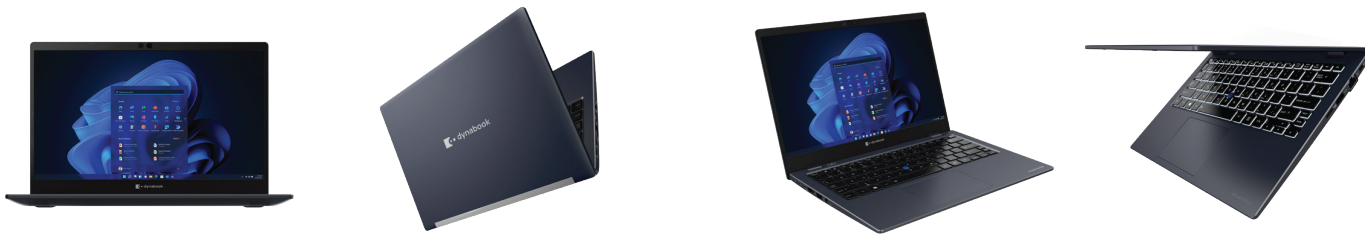

Portege® X30L-K

Platform Specifications and Configurable Options

Operating System*

Windows 11 Pro
Windows 10 Pro (with downgrade facilitation rights)

Processor*

Up to 12th Generation Intel® Core™ i7 vPro®
P28 series processors

Graphics

Intel® Iris® Xe Graphics

Memory*

Up to 32 GB LPDDR5

Display*

13.3" FHD (1920x1080) IGZO² display
13.3" FHD (1920x1080) display
• 10-point multi-touch

Storage*

Up to 1TB Gen 4 PCIe NVMe SSD

Communications

Intel Ethernet Connection i219
Intel Wi-Fi 6E AX211 (Gig+) 802.11ax
Bluetooth™ 5.2

Camera w/ Privacy Shutter*

Webcam with dual-microphones
Infrared IR camera for Windows Hello™ Face Sign-in (optional)

Audio

Dual-Array Microphones
Stereo speakers
DTS® Audio Processing

Ports

HDMI®
Two (2) USB-C® 4.0 / Thunderbolt™ 4 ports
Two (2) USB 3.2 Gen 1 Type-A ports
• One (1) with USB Sleep & Charge support
RJ-45 Ethernet LAN port
Headset jack
• Microphone / Headphone combo port
microSD™ card slot

Security*

Microsoft Secured-core PC (available on vPro models only)
Trusted Platform Module (dTPM) 2.0
Fingerprint reader (optional)
Security Lock slot

Input Devices

Premium raised-tile, backlit keyboard
ClickPad or Securepad pointing devices
Accupoint pointing device

Battery

53 Wh battery

Physical Description

Mystic Blue Metallic
Magnesium Alloy Chassis
Designed to pass MIL-STD-810H testing methodologies

Dimensions

• 306 x 210 x 17.9
millimetres Starting Weight¹:
904 grams

Regulatory / Environmental Specifications

EPEAT® Rated
ENERGY STAR® Qualified
RoHS compatible

Warranty³

3 years standard warranty

* Visit <https://anz.dynabook.com/info> for a complete list of all product legal footnotes

Optional Accessories

- PS0120AA1PRP - Dynabook Thunderbolt 4 Dock
- PA5356A-1PRP - Dynabook USB-C Dock
- PS0001UA1PRP - Dynabook USB-C to HDMI/VGA/LAN/USB3.0 Travel adapter
- PA5352A-1AC3 - Dynabook USB-C AC Adapter 65W

© 2022 Dynabook ANZ Pty. Limited, Inc. All product, service and company names are trademarks, registered trademarks or service marks of their respective owners. Information including without limitation product prices, specifications, availability, content of services, and contact information is subject to change without notice. All rights reserved.

1. Weight. Weight may vary depending on product configuration, vendor components, manufacturing variability and options selected.

2. Display. The IGZO display is only available on the Full HD non-touch configuration.

3. Warranty. Dynabook's standard limited warranty terms and limitations apply. Visit <https://anz.dynabook.com/services/standard-warranty/> for details.